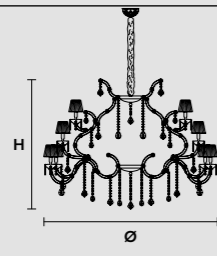

VE 906/15   CE   VE 906/32   CE   VE 906/42   CE   VE 906/49   CE

Ø 125 cm / 49.21"
H 90 cm / 35.43"
W 40 kg / 88.18 lb
WW 32×E14×40 W max (not included)
USA 32×E12×40 W max (not included)
RW-DW 32×LED source - 128 W tot