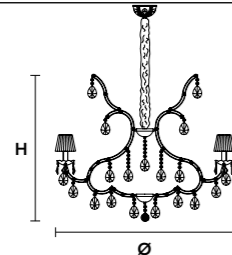

VE 959/12   CE   VE 959/30   CE   VE 959/56   CE