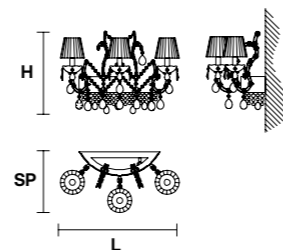

**VE 937/A2**

VE 921/A3+1

VE 986/A3

VE 921/A3+1 

L 60 cm / 23.62"  
 SP 30 cm / 11.81"  
 H 40 cm / 15.75"  
 WW 4×E14×40 W max (not included)  
 USA 4×E12×40 W max (not included)  
 RW-DW 4×LED source - 16 W tot