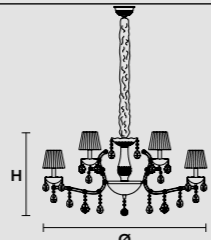

Ø 75 cm / 29.52"
H 60 cm / 23.62"
W 16 kg / 35.27 lb
WW 12×E14×40 W max (not included)
USA 12×E12×40 W max (not included)
RW-DW 12×LED source-48 W tot

VE 961/15