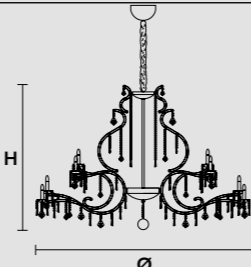

VE 951/15   CE   VE 951/24   CE   VE 951/40   CE

Ø 200 cm / 78.74"
H 135 cm / 53.14"
W 80 kg / 176.36 lb

WW 40×E14×40 W max (not included)
USA 40×E12×40 W max (not included)

RW-DW 40×LED source -160 W tot