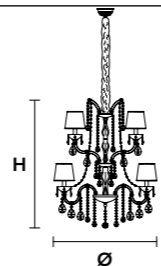

VE 992/18

Ø	85 cm / 33.46"
H	100 cm / 39.37"
W	25 kg / 55.11 lb
WW 18×E14×40 W max (not included)	
USA 18×E12×40 W max (not included)	
RW-DW 18×LED source - 72 W tot