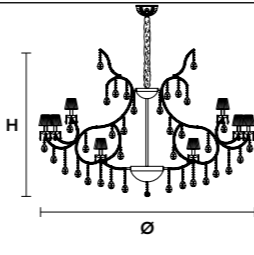

VE 959/12   CE   VE 959/30   CE   VE 959/56   CE