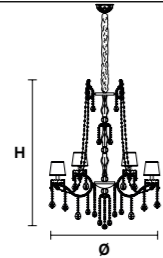

VE 987/15   CE   VE 987/18   CE   VE 987/39   CE

Ø 95 cm / 37.40"
H 130 cm / 51.18"
W 20 kg / 44.09 lb

WW 15×E14×40 W max (not included)
USA 15×E12×40 W max (not included)

RW-DW 15×LED source - 60 W tot