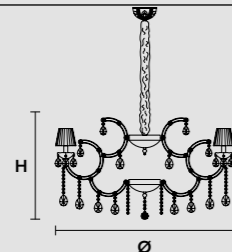

VE 984/12

Ø 106 cm / 41.73"
H 70 cm / 27.55"
W 18 kg / 39.68 lb
WW 12×E14×40 W max (not included)
USA 12×E12×40 W max (not included)
RW-DW 12×LED source – 48 W tot

Ø 140 cm / 55.11"
H 70 cm / 27.55"
W 37 kg / 81.57 lb
WW 24×E14×40 W max (not included)
USA 24×E12×40 W max (not included)
RW-DW 24×LED source – 96 W tot

Ø 220 cm / 86.61"
H 75 cm / 29.52"
W 69 kg / 152.11 lb
WW 60×E14×40 W max (not included)
USA 60×E12×40 W max (not included)
RW-DW 60×LED source – 240 W