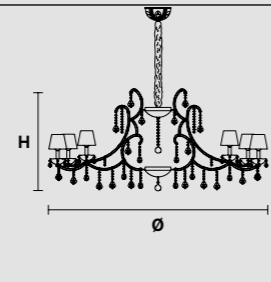

VE 915/12   CE   VE 915/36   CE   VE 915/48   CE

Ø 170 cm / 66.92"
H 90 cm / 35.43"
W 60 kg / 132.27 lb
WW 36×E14×40 W max (not included)
USA 36×E12×40 W max (not included)
RW-DW 36×LED source – 144 W