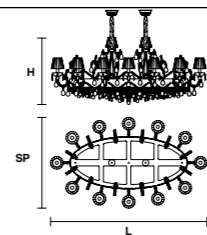

VE 961/24 

Ø 150 cm / 59.05"  
 H 105 cm / 41.33"  
 W 40 kg / 88.18 lb  
 WW 24×E14×40 W max (not included)  
 USA 24×E12×40 W max (not included)  
 RW-DW 24×LED source-576 W tot

VE 961/8

VE 921/24 

L 150 cm / 59.06"  
 SP 85 cm / 33.46"  
 H 68 cm / 26.77"  
 W 43 kg / 94.79 lb