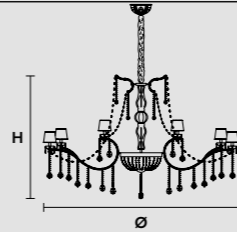

RW-DW 48×LED source - 72 W tot

RW-DW 70×LED source - 120 W

VE 992/48

VE 986/15

VE 986/18

VE 986/39

Ø 95 cm / 37.40"  
H 70 cm / 27.55"  
W 18 kg / 39.68 lb

WW 15×E14×40 W max (not included)  
USA 15×E12×40 W max (not included)