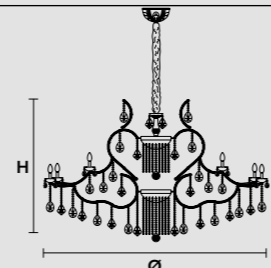

VE 927/12   CE   VE 927/16   CE   VE 927/24   CE   VE 927/30   CE

Ø 165 cm / 64.96"
H 105 cm / 41.38"
W 82 kg / 180.77 lb

WW 30×E14×40 W max (not included)
USA 30×E12×40 W max (not included)

RW-DW 30×LED source - 120 W tot