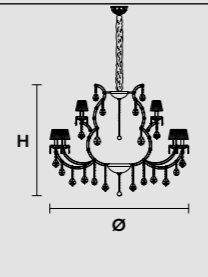

VE 933/12   CE   VE 933/15   CE   VE 933/24   CE   VE 933/50   CE