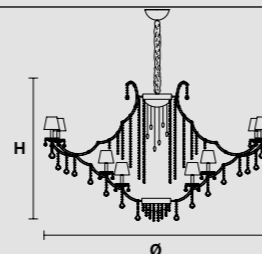

Ø 167 cm / 65.74"
H 98 cm / 38.58"
W 58 kg / 127.86 lb

WW 36×E14×40 W max (not included)
USA 36×E12×40 W max (not included)

RW-DW 36×LED source – 144 W

VE 913/46