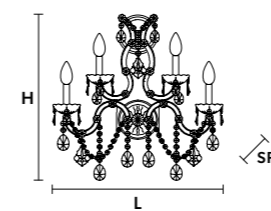

 \* Available only for traditional version for the US market.

VE 940/A5

VE 940/TL2

VE 940/A5

VE 940/TL1

VE 940/TL2

L 35 cm / 13.77"  
 SP 35 cm / 13.77"  
 H 50 cm / 19.68"

WW 5×E14×40 W max (not included)  
 USA 5×E12×40 W max (not included)  
 RW-DW 5×LED source -20 W tot