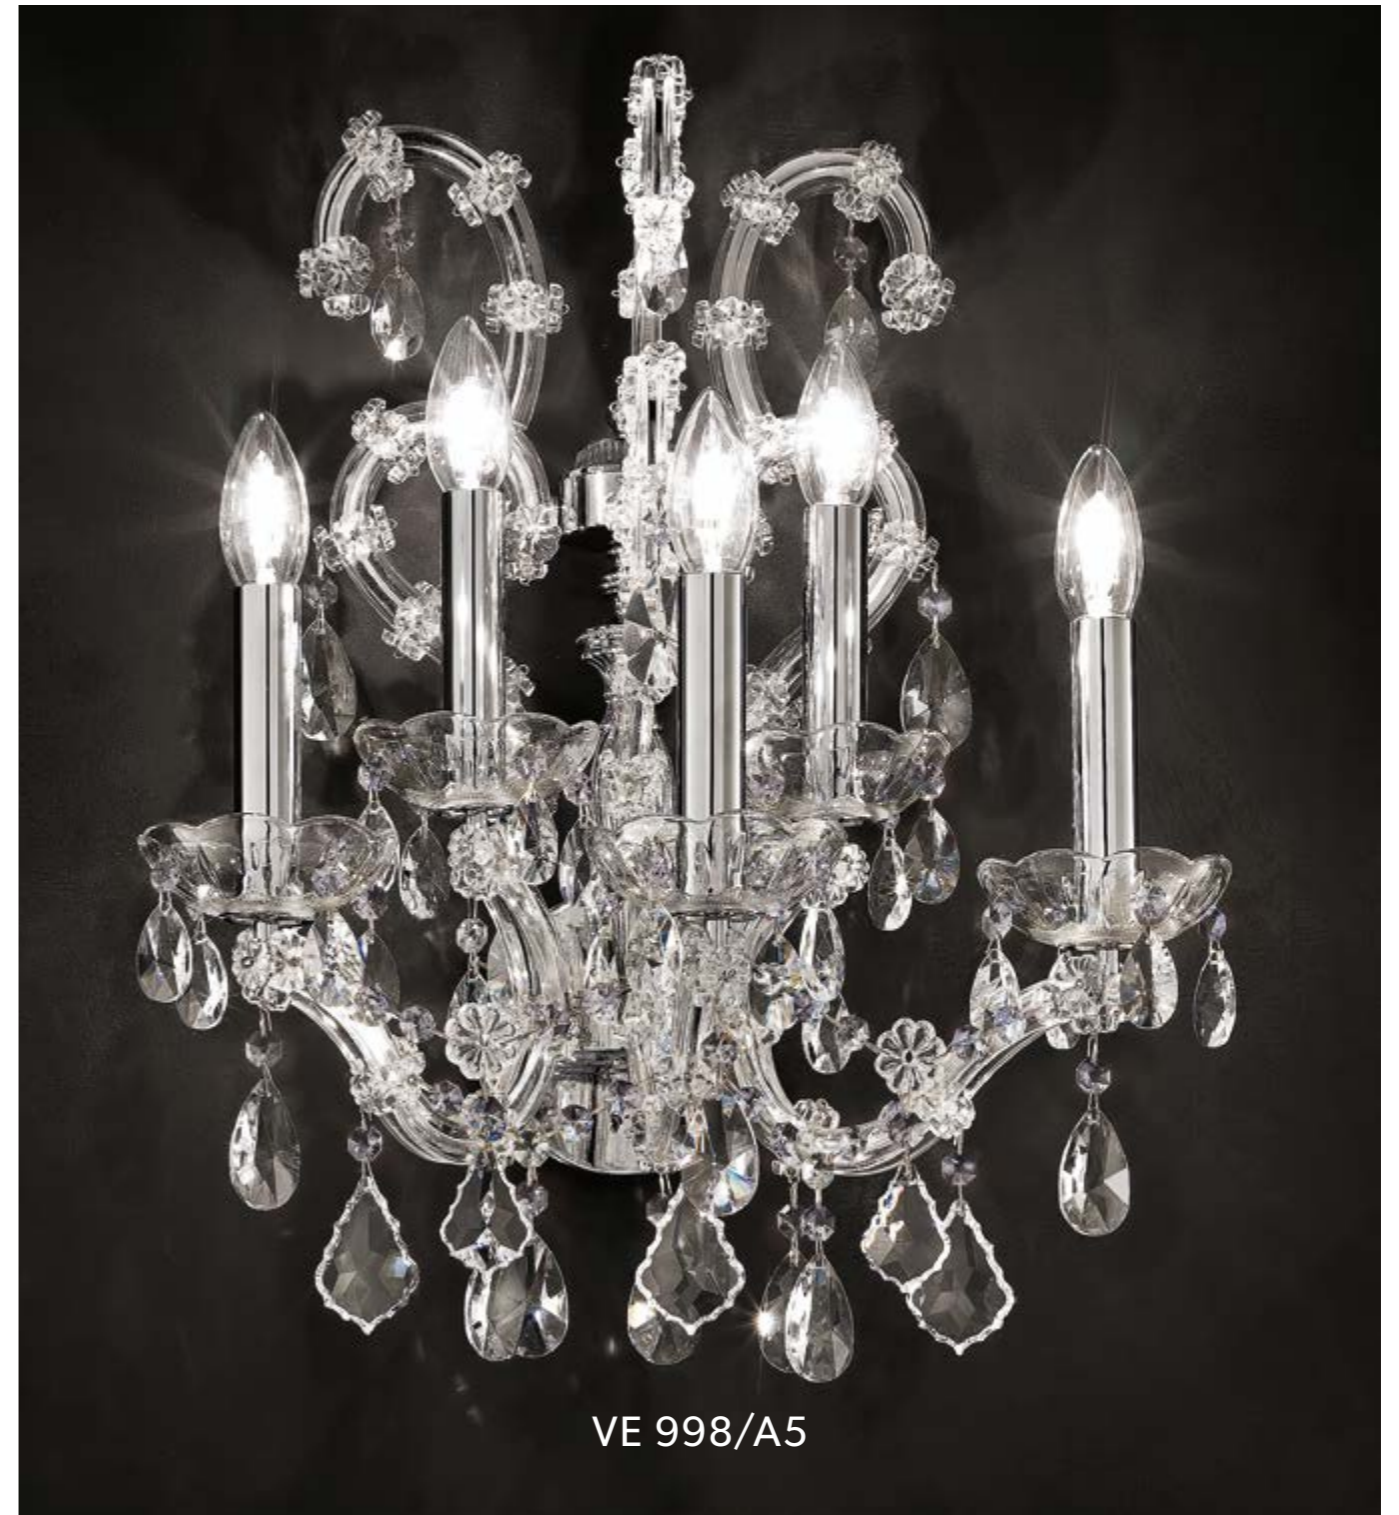

**VE 937/A2**

VE 921/A3+1

VE 986/A3

VE 921/A3+1 

L 60 cm / 23.62"  
 SP 30 cm / 11.81"  
 H 40 cm / 15.75"  
 WW 4×E14×40 W max (not included)  
 USA 4×E12×40 W max (not included)  
 RW-DW 4×LED source - 16 W tot

VE 986/A3 

L 50 cm / 19.69"  
 SP 25 cm / 9.84"  
 H 55 cm / 21.64"  
 WW 3×E14×40 W max (not included)  
 USA 3×E12×40 W max (not included)  
 RW-DW 3×LED source - 12 W tot

VE 996/A4

VE 998/A5

VE 996/A4 

L 48 cm / 18.90"  
 SP 27 cm / 10.63"  
 H 41 cm / 16.14"  
 WW 4×E14×40 W max (not included)  
 USA 4×E12×40 W max (not included)  
 RW-DW 4×LED source - 16 W tot

VE 998/A5 

L 42 cm / 16.54"  
 SP 32 cm / 12.60"  
 H 53 cm / 20.87"  
 WW 5×E14×40 W max (not included)  
 USA 5×E12×40 W max (not included)  
 RW-DW 5×LED source - 20 W tot