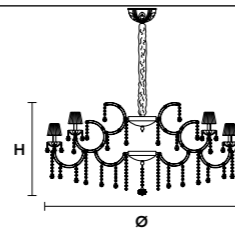

WW 12×E14×40 W max (not included)  
 USA 12×E12×40 W max (not included)

RW-DW 12×LED source - 48 W tot

VE 981/12

VE 981/24 

**Ø** 140 cm / 55.11"  
**H** 70 cm / 27.55"  
**W** 40 kg / 88.18 lb  
**WW** 24×E14×40 W max (not included)  
**USA** 24×E12×40 W max (not included)  
**RW-DW** 24×LED source -96 W tot