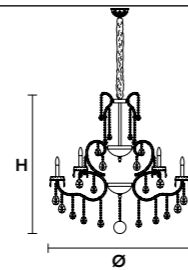

VE 929/24   CE   VE 929/36   CE