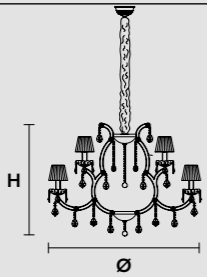

VE 933/12   CE   VE 933/15   CE   VE 933/24   CE   VE 933/50   CE