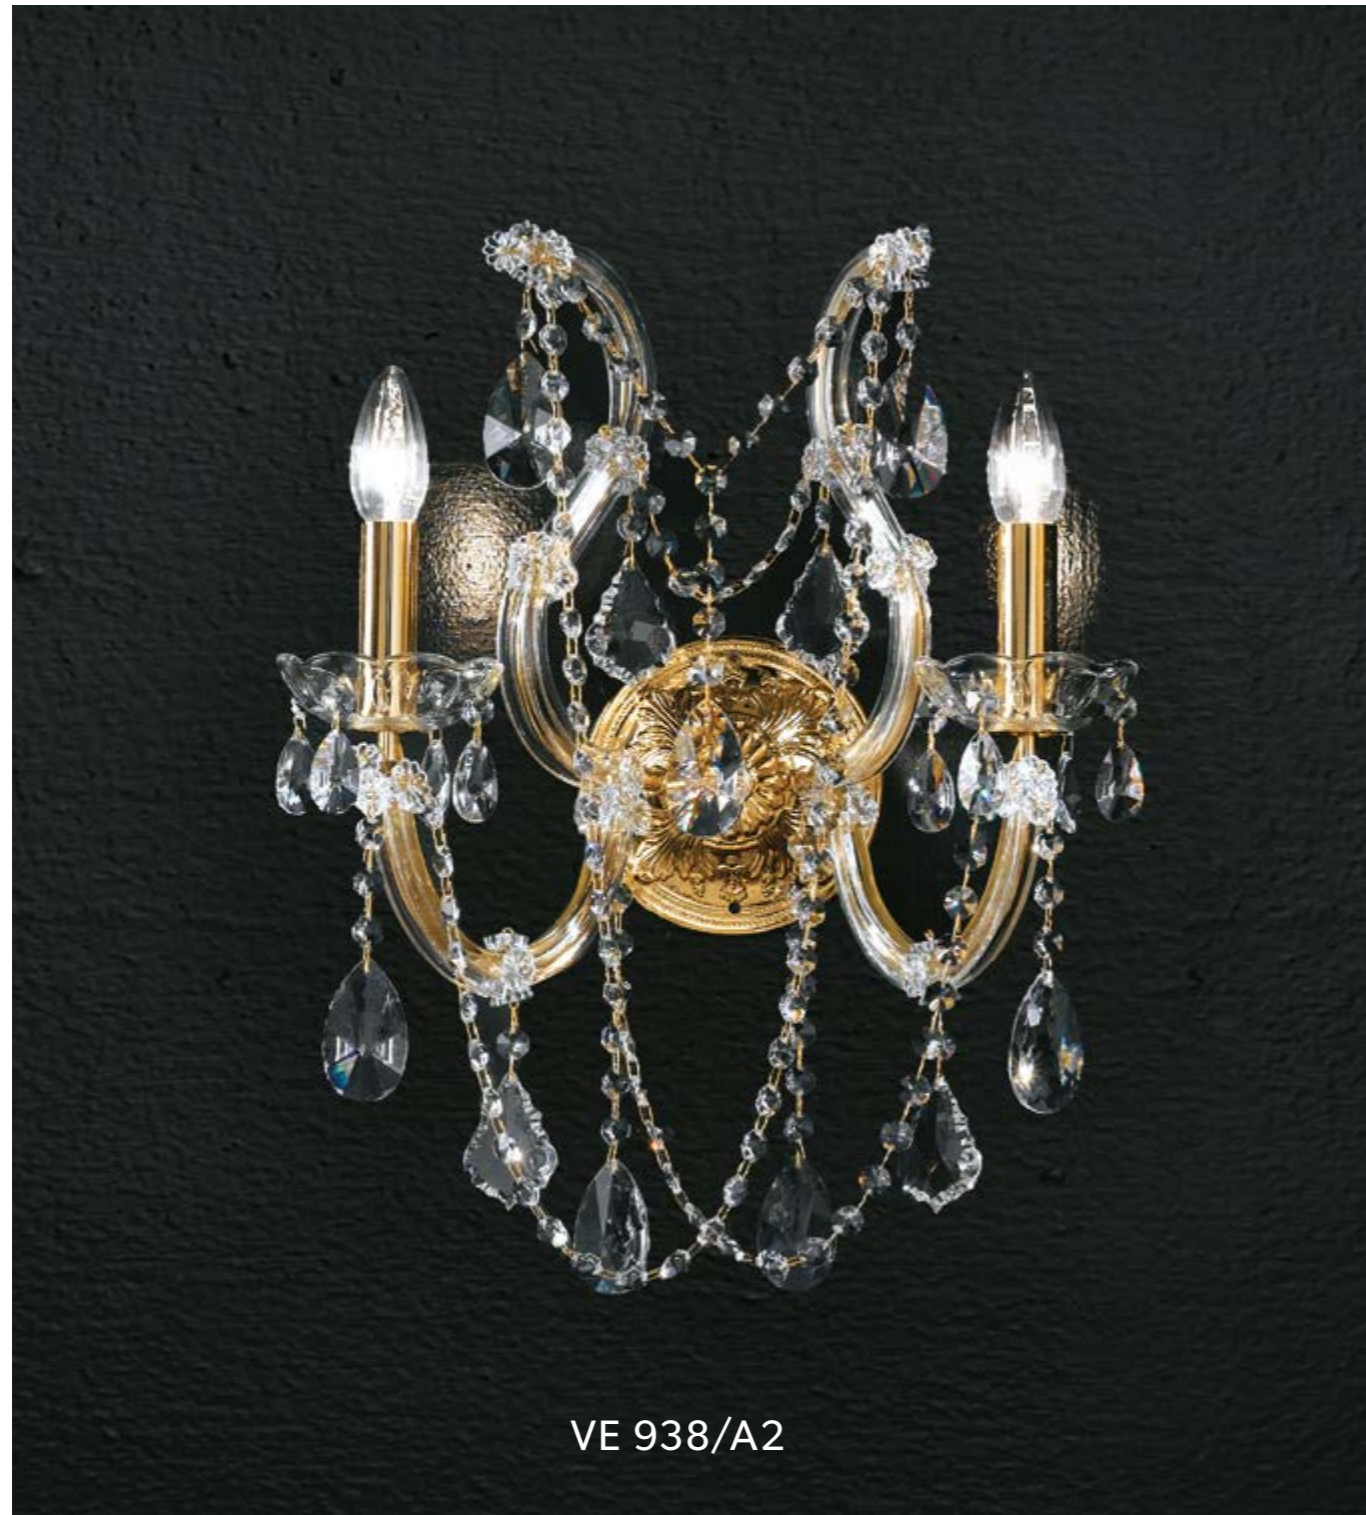

**VE 937/A2**

VE 921/A3+1

VE 986/A3

VE 921/A3+1 

L 60 cm / 23.62"  
 SP 30 cm / 11.81"  
 H 40 cm / 15.75"  
 WW 4×E14×40 W max (not included)  
 USA 4×E12×40 W max (not included)  
 RW-DW 4×LED source - 16 W tot

VE 986/A3 

L 50 cm / 19.69"  
 SP 25 cm / 9.84"  
 H 55 cm / 21.64"  
 WW 3×E14×40 W max (not included)  
 USA 3×E12×40 W max (not included)  
 RW-DW 3×LED source - 12 W tot

VE 996/A4

VE 998/A5

VE 996/A4 

L 48 cm / 18.90"  
 SP 27 cm / 10.63"  
 H 41 cm / 16.14"  
 WW 4×E14×40 W max (not included)  
 USA 4×E12×40 W max (not included)  
 RW-DW 4×LED source - 16 W tot

VE 998/A5 

L 42 cm / 16.54"  
 SP 32 cm / 12.60"  
 H 53 cm / 20.87"  
 WW 5×E14×40 W max (not included)  
 USA 5×E12×40 W max (not included)  
 RW-DW 5×LED source - 20 W tot

VE 938/A2

VE 938/TL5

VE 938/STL5

VE 938/A1	CE  	VE 938/A2	CE  	VE 938/STL5	CE  *	VE 938/TL5	CE  *
							
L 15 cm / 5.91" SP 22 cm / 8.66" H 40 cm / 15.75"		L 30 cm / 11.81" SP 22 cm / 8.66" H 50 cm / 19.69"		Ø 50 cm / 19.69" H 185 cm / 72.83"		Ø 50 cm / 19.69" H 65 cm / 25.59"	
WW 1x E14x40 W max (not included) USA 1x E12x40 W max (not included)		WW 2x E14x40 W max (not included) USA 2x E12x40 W max (not included)		WW 5x E14x40 W max (not included) USA 5x E12x40 W max (not included)		WW 5x E14x40 W max (not included) USA 5x E12x40 W max (not included)	
RW-DW 1x LED source - 4 W tot		RW-DW 2x LED source - 8 W tot		RW-DW 5x LED source - 20 W tot		RW-DW 5x LED source - 20 W tot	