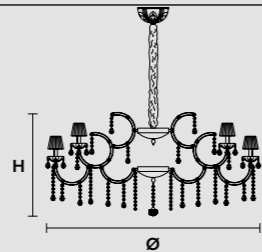

Ø 106 cm / 41.73"
H 70 cm / 27.55"
W 18 kg / 39.68 lb
WW 12×E14×40 W max (not included)
USA 12×E12×40 W max (not included)
RW-DW 12×LED source – 48 W tot

VE 984/24