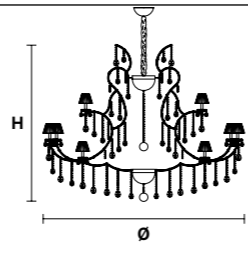

VE 903/15   CE   VE 903/24   CE   VE 903/56   CE

Ø 210 cm / 82.67"
H 180 cm / 70.86"
W 140 kg / 308.6 lb
WW 56×E14×40 W max (not included)
USA 56×E12×40 W max (not included)
RW-DW 56×LED source – 224