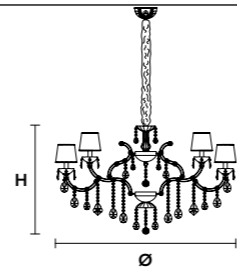

VE 950/18

- Ø 105 cm / 41.33"
- H 65 cm / 25.59"
- W 18 kg / 39.68 lb

WW 18×E14×40 W max (not included)
USA 18×E12×40 W max (not included)

RW-DW 18×LED source - 72 W tot