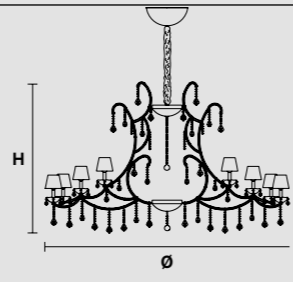

VE 915/12   CE   VE 915/36   CE   VE 915/48   CE

Ø 205 cm / 80.70"
H 140 cm / 55.11"
W 95 kg / 209.43 lb
WW 48×E14×40 W max (not included)
USA 48×E12×40 W max (not included)
RW-DW 48×LED source – 192