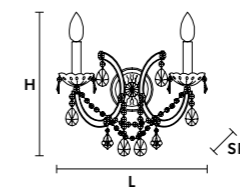

VE 944/A2

L 28 cm / 11.02"
SP 20 cm / 7.87"
H 28 cm / 11.02"

WW 2×E14×40 W max (not included)
USA 2×E12×40 W max (not included)
RW-DW 2×LED source -8 W tot