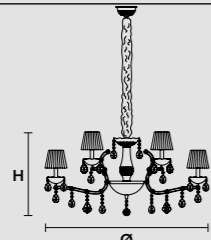

Ø 85 cm / 33.46"
H 42 cm / 16.53"
W 17 kg / 37.47 lb
WW 10×E14×40 W max (not included)
USA 10×E12×40 W max (not included)
RW-DW 10×LED source-40 W tot

VE 961/12