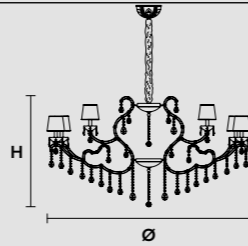

Ø 140 cm / 55.11"
H 80 cm / 31.49"
W 30 kg / 66.13 lb

WW 24×E14×40 W max (not included)
USA 24×E12×40 W max (not included)

RW-DW 24×LED source - 96 W tot

VE 989/36