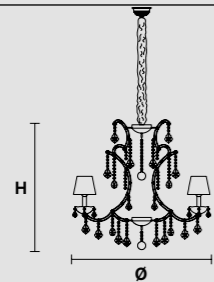

VE 915/12   CE   VE 915/36   CE   VE 915/48   CE

Ø 95 cm / 37.40"
H 82 cm / 32.28"
W 25 kg / 55.11 lb
WW 12×E14×40 W max (not included)
USA 12×E12×40 W max (not included)
RW-DW 12×LED source – 48 W tot