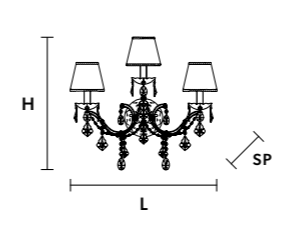

VE 986/A3

L 50 cm / 19.69"
SP 25 cm / 9.84"
H 55 cm / 21.64"
WW 3×E14×40 W max (not included)
USA 3×E12×40 W max (not included)
RW-DW 3×LED source - 12 W tot