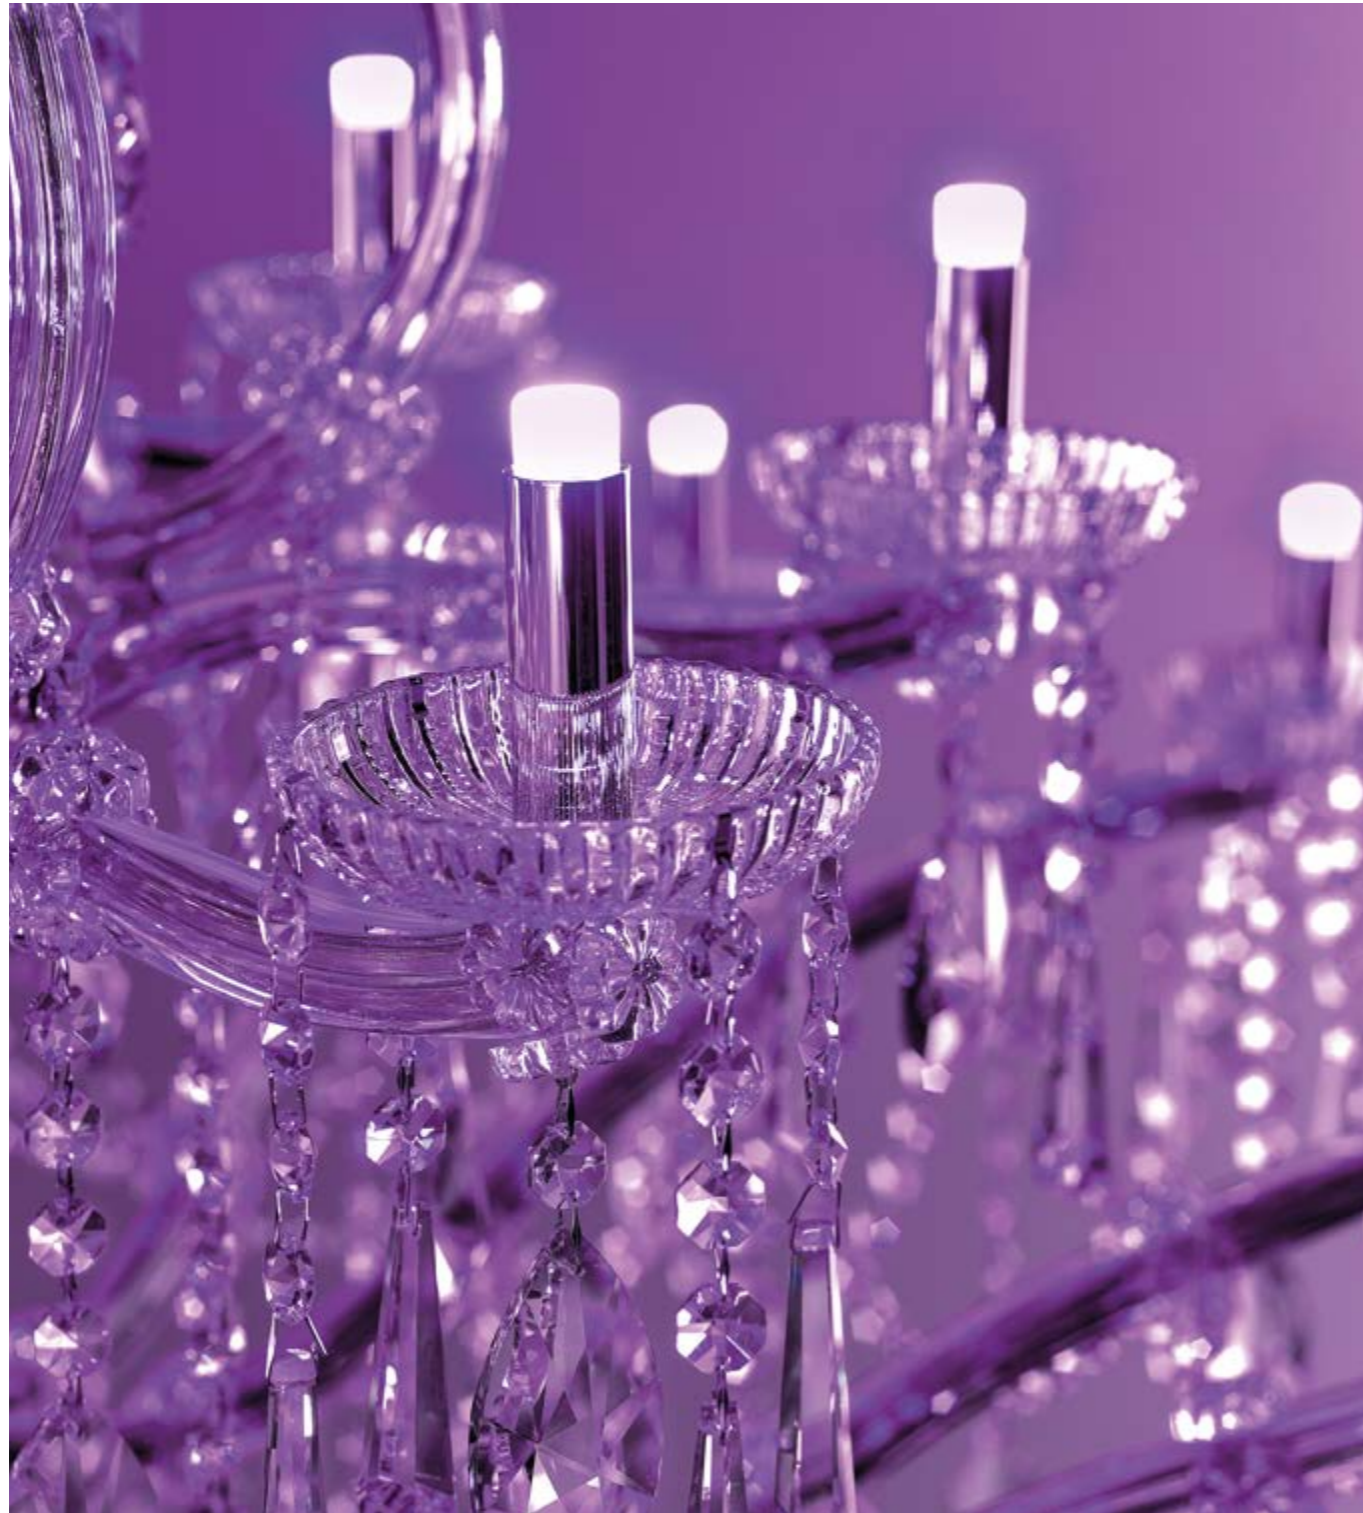

Ø 140 cm / 55.11"
H 70 cm / 27.55"
W 40 kg / 88.18 lb
WW 24×E14×40 W max (not included)
USA 24×E12×40 W max (not included)
RW-DW 24×LED source -96 W tot

Ø 220 cm / 86.61"
H 75 cm / 29.52"
W 72 kg / 158.73 lb
WW 60×E14×40 W max (not included)
USA 60×E12×40 W max (not included)
RW-DW 60×LED source - 240 W

VE 981/24 RW