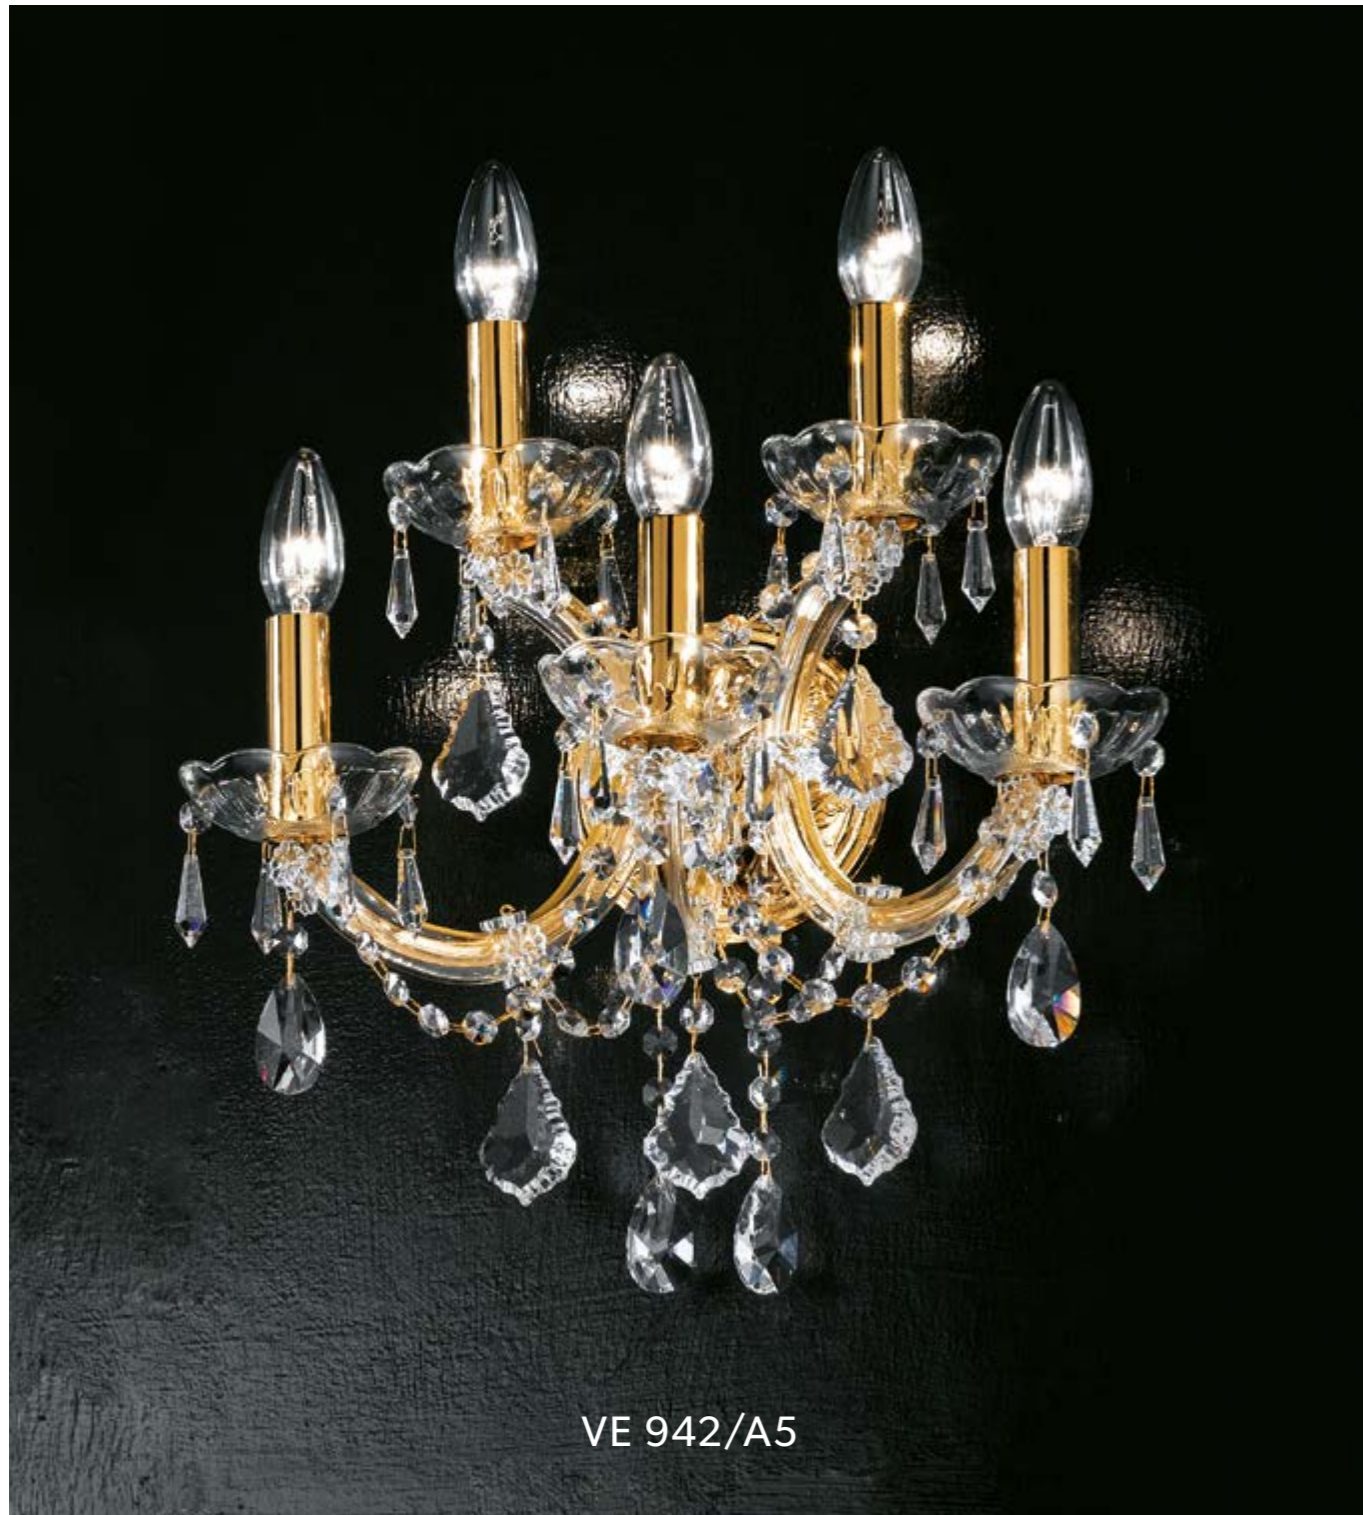

 \* Available only for traditional version for the US market.

VE 940/A5

VE 940/TL2

VE 940/A5

VE 940/TL1

VE 940/TL2

L 35 cm / 13.77"  
 SP 35 cm / 13.77"  
 H 50 cm / 19.68"

WW 5×E14×40 W max (not included)  
 USA 5×E12×40 W max (not included)  
 RW-DW 5×LED source -20 W tot

Ø 20 cm / 7.87"  
 H 25 cm / 9.84"

WW 1×E14×40 W max (not included)  
 USA 1×E12×40 W max (not included)  
 RW-DW 1×LED source -4 W tot

Ø 20 cm / 7.87"  
 H 35 cm / 13.78"

WW 2×E14×40 W max (not included)  
 USA 2×E12×40 W max (not included)  
 RW-DW 2×LED source -8 W tot

\* Available only for traditional version.

VE 942/A5

VE 942/STL5

VE 942/A5       VE 942/STL5    \*

L 45 cm / 17.72"  
 SP 25 cm / 9.84"  
 H 40 cm / 15.75"

WW 5×E14×40 W max (not included)  
 USA 5×E12×40 W max (not included)