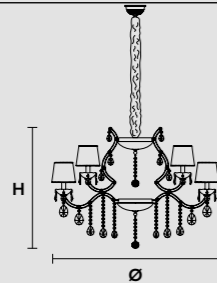

VE 989/15

Ø 95 cm / 37.40"
H 55 cm / 21.63"
W 17 kg / 37.47 lb

WW 15×E14×40 W max (not included)
USA 15×E12×40 W max (not included)

RW-DW 15×LED source - 60 W tot