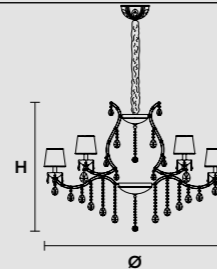

Ø 95 cm / 37.40"
H 55 cm / 21.63"
W 17 kg / 37.47 lb

WW 15×E14×40 W max (not included)
USA 15×E12×40 W max (not included)

RW-DW 15×LED source - 60 W tot

VE 989/24

Ø 140 cm / 55.11"
H 80 cm / 31.49"
W 30 kg / 66.13 lb

WW 24×E14×40 W max (not included)
USA 24×E12×40 W max (not included)

RW-DW 24×LED source - 96 W tot

Ø 165 cm / 64.96"
H 90 cm / 35.43"
W 48 kg / 105.82 lb

WW 40×E14×40 W max (not included)
USA 40×E12×40 W max (not included)

RW-DW 36×LED source - 144 W