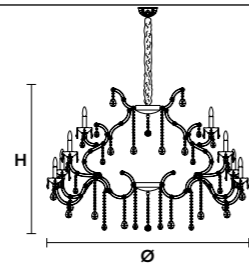

VE 988/32

Ø 130 cm / 51.18"
H 90 cm / 35.43"
W 30 kg / 66.13 lb
WW 32×E14×40 W max (not included)
USA 32×E12×40 W max (not included)
RW-DW 32×LED source -128 W tot

Ø 130 cm / 51.18"
H 90 cm / 35.43"
W 51 kg / 112.43 lb
WW 48×E14×40 W max (not included)
USA 48×E12×40 W max (not included)
RW-DW 48×LED source -192 W tot