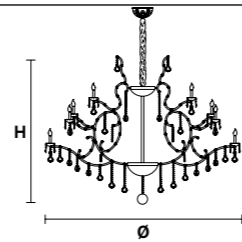

VE 909/15   CE   VE 909/30   CE   VE 909/60   CE