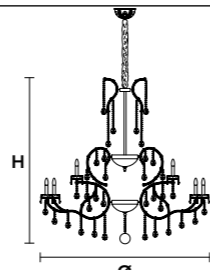

VE 929/24   CE   VE 929/36   CE