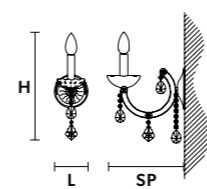

VE 944/A1

L 12 cm / 4.72"
SP 20 cm / 7.87"
H 28 cm / 11.02"

WW 1×E14×40 W max (not included)
USA 1×E12×40 W max (not included)
RW-DW 1×LED source -4 W tot