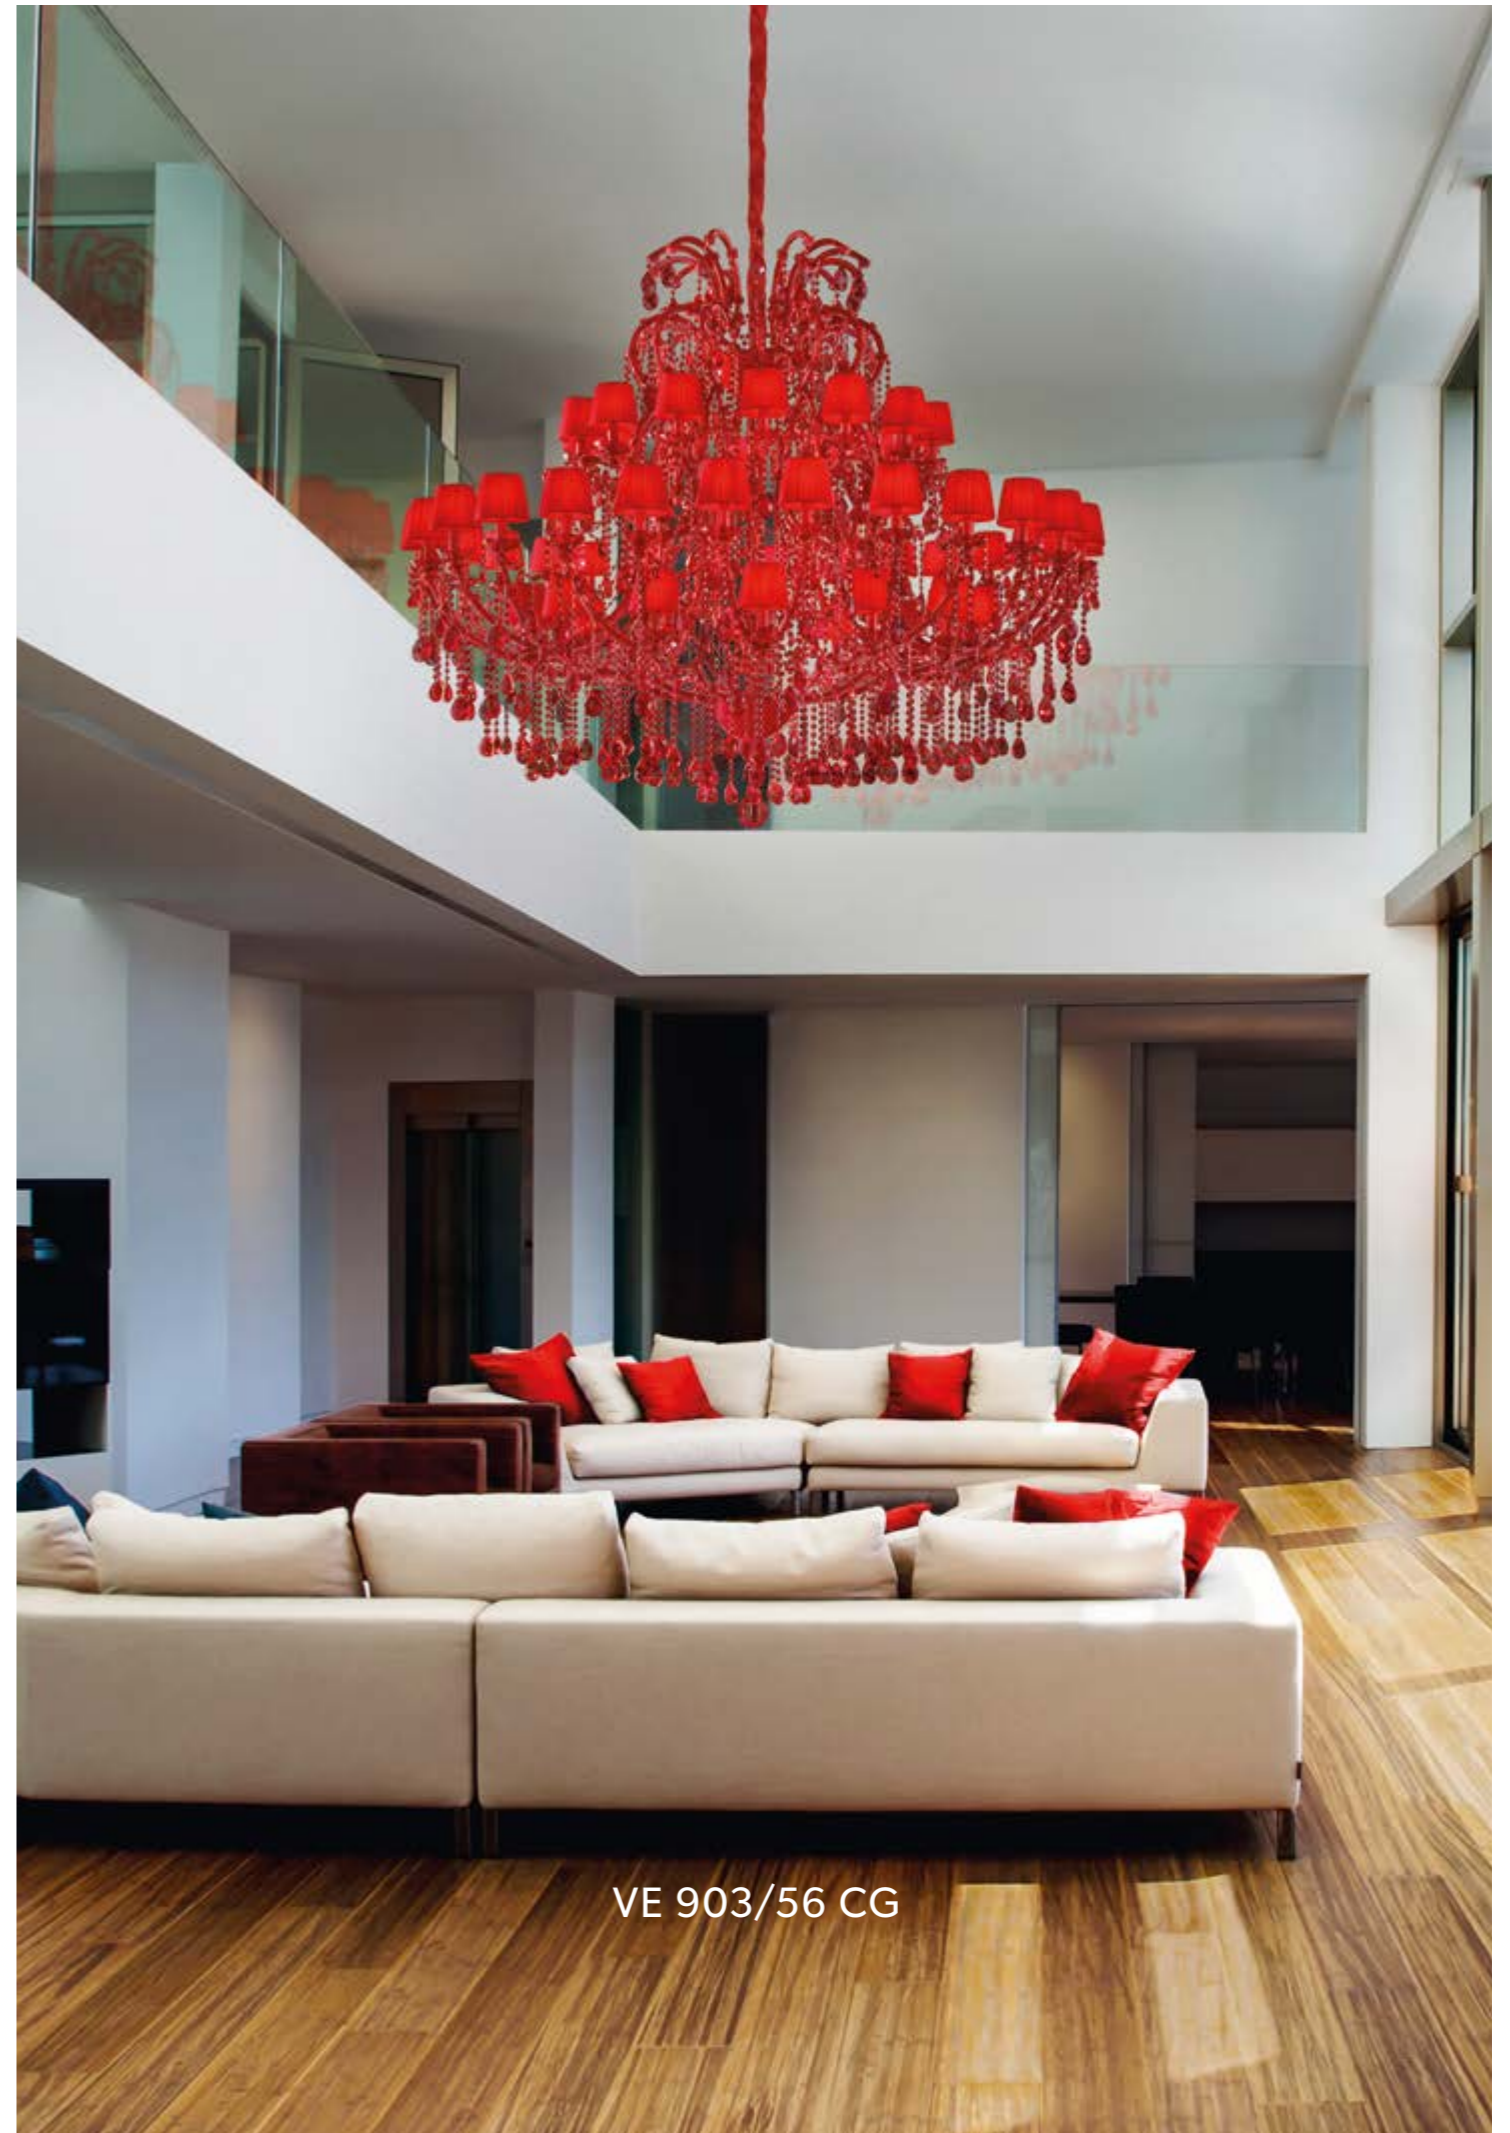

VE 940/18 

Ø 105 cm / 41.33"  
 H 85 cm / 33.46"  
 W 25 kg / 55.11 lb  
 WW 18×E14×40 W max (not included)  
 USA 18×E12×40 W max (not included)  
 RW-DW 18×LED source – 72 W tot

VE 940/24 

Ø 100 cm / 39.37"  
 H 70 cm / 27.55"  
 W 20 kg / 44.09 lb  
 WW 24×E14×40 W max (not included)  
 USA 24×E12×40 W max (not included)  
 RW-DW 24×LED source – 96 W tot

VE 940/5

VE 944/3 

**Ø** 47 cm / 18.50"  
**H** 42 cm / 16.53"  
**W** 3.5 kg / 7.71 lb  
**WW** 3×E14×40 W max (not included)  
**USA** 3×E12×40 W max (not included)  
**RW-DW** 3×LED source -12 W tot

VE 944/5 

**Ø** 47 cm / 18.50"  
**H** 42 cm / 16.53"  
**W** 5 kg / 11.02 lb  
**WW** 5×E14×40 W max (not included)  
**USA** 5×E12×40 W max (not included)  
**RW-DW** 5×LED source -20 W tot

VE 944/5

VE 903/15    CE    VE 903/24    CE    VE 903/56    CE

Ø 210 cm / 82.67"  
 H 180 cm / 70.86"  
 W 140 kg / 308.6 lb  
 WW 56×E14×40 W max (not included)  
 USA 56×E12×40 W max (not included)  
 RW-DW 56×LED source – 224

VE 903/56 CG

VE 901/70 CE 

Ø 260 cm / 102.40"  
 H 300 cm / 118.20"  
 W 120 kg / 264.5 lb