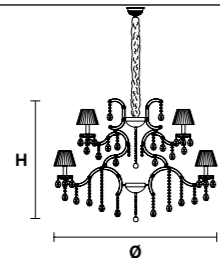

VE 903/15   CE   VE 903/24   CE   VE 903/56   CE

Ø 90 cm / 35.43"
H 70 cm / 27.55"
W 30 kg / 66.13 lb
WW 15×E14×40 W max (not included)
USA 15×E12×40 W max (not included)
RW-DW 15×LED source – 60 W tot