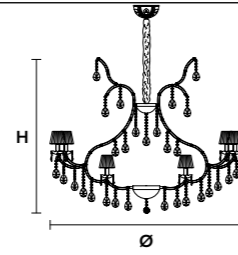

VE 959/12   CE   VE 959/30   CE   VE 959/56   CE