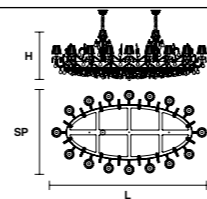

VE 921/32

L 200 cm / 78.74"
SP 110 cm / 43.30"
H 65 cm / 25.59"
W 60 kg / 132.27 lb

WW 16×E14×40 W max (not included)
16×E27×60 W max (not included)
USA 16×E12×40 W max (not included)
16×E26×60 W max (not included)

RW-DW 32×LED source -96 W tot