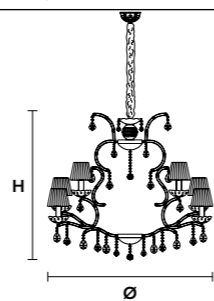

VE 925/15

- Ø 100 cm / 39.37"
- H 80 cm / 31.49"
- W 24 kg / 52.91 lb
- WW 15×E14×40 W max (not included)
- USA 15×E12×40 W max (not included)
- RW-DW 15×LED source - 60 W tot