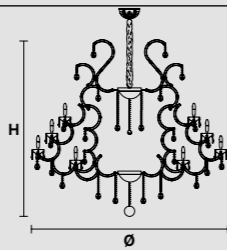

Ø 150 cm / 59.05"
H 180 cm / 70.87"
W 70 kg / 154.32 lb

WW 42×E14×40 W max (not included)

USA 42×E12×40 W max (not included)

RW-DW 42×LED source -168 W tot

VE 910/49