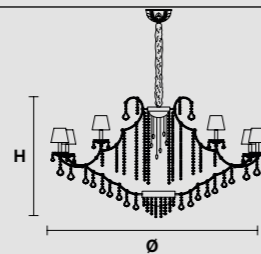

VE 909/30 DW

VE 913/12

Ø 110 cm / 43.30"  
H 95 cm / 37.40"  
W 38 kg / 83.77 lb

WW 12×E14×40 W max (not included)  
USA 12×E12×40 W max (not included)

RW-DW 12×LED source – 48 W tot

VE 913/36

Ø 167 cm / 65.74"  
H 98 cm / 38.58"  
W 58 kg / 127.86 lb