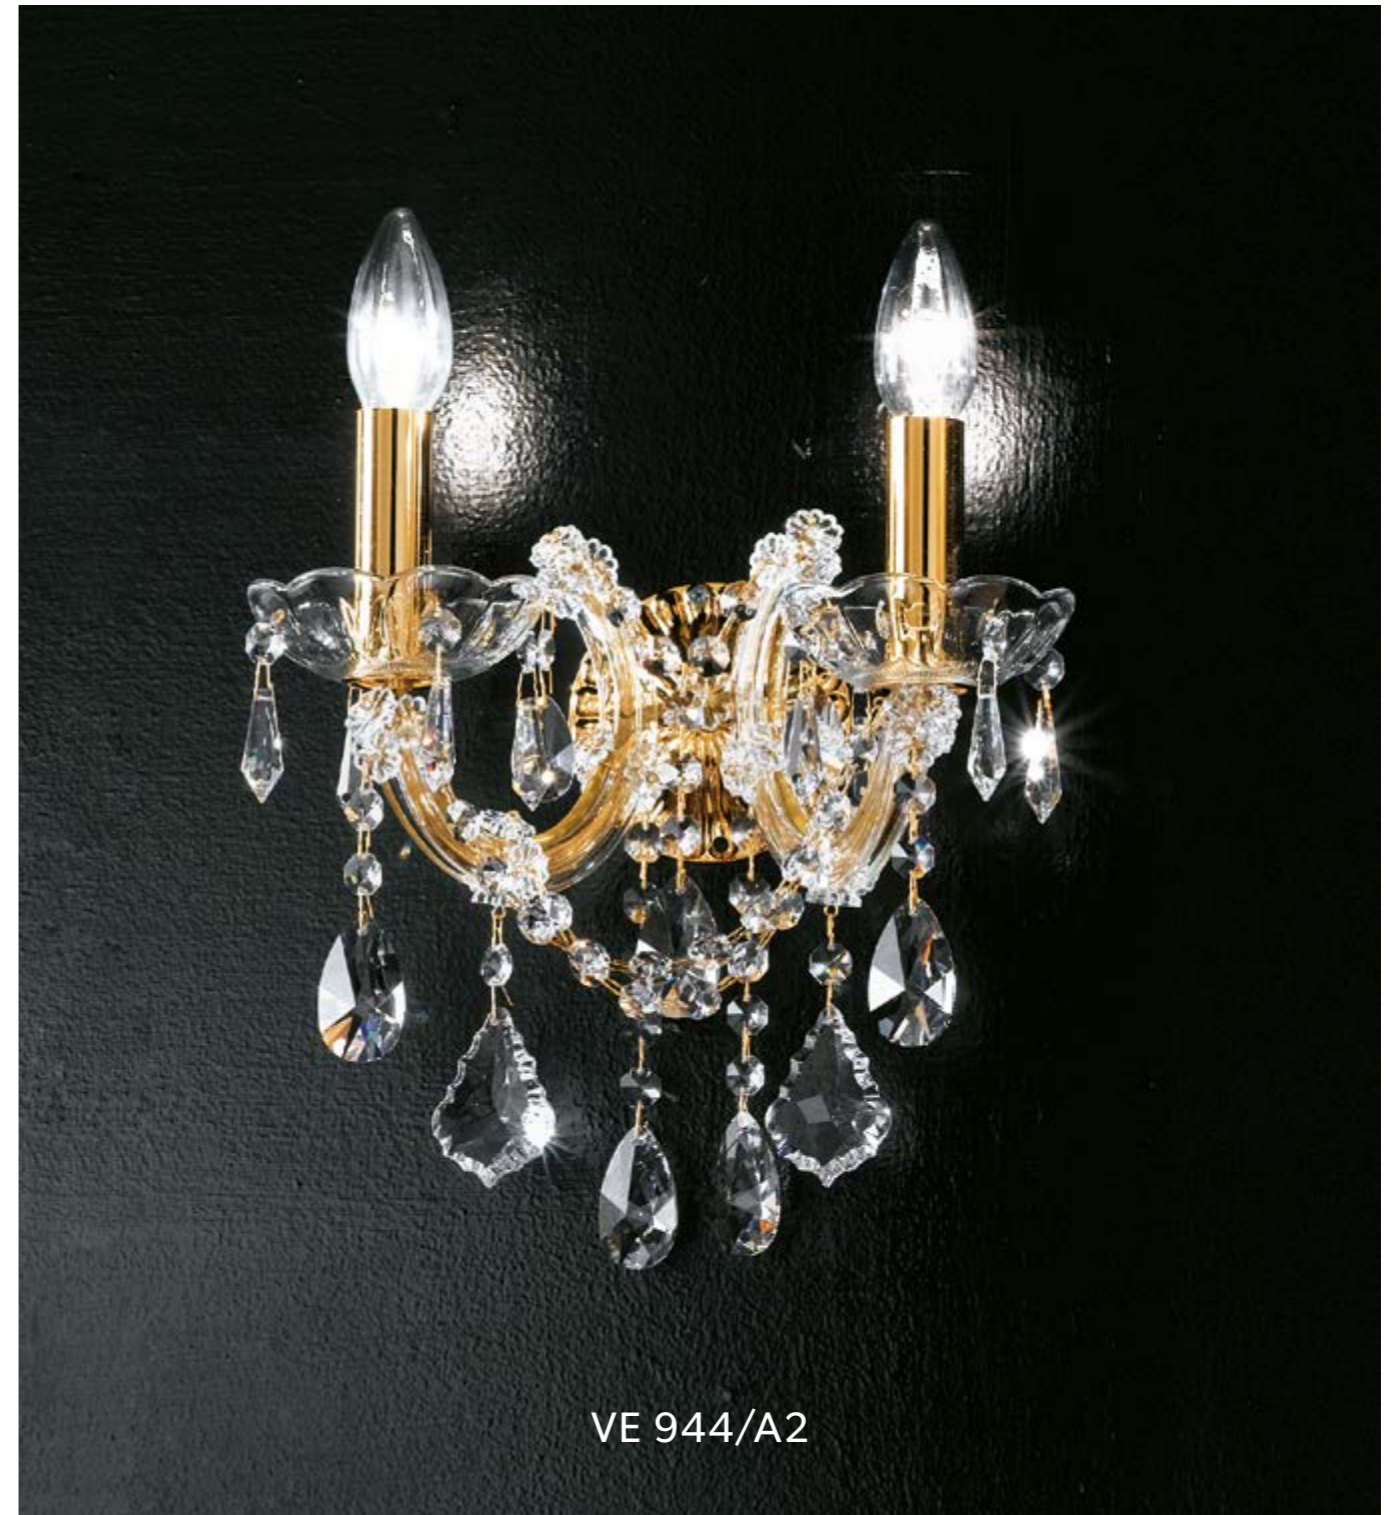

\* Available only for traditional version.

VE 942/A5

VE 942/STL5

VE 942/A5       VE 942/STL5    \*

L 45 cm / 17.72"  
 SP 25 cm / 9.84"  
 H 40 cm / 15.75"

WW 5×E14×40 W max (not included)  
 USA 5×E12×40 W max (not included)

RW-DW 5×LED source – 20 W tot

Ø 55 cm / 21.65"  
 H 185 cm / 72.83"

WW 5×E14×40 W max (not included)  
 USA 5×E12×40 W max (not included)

RW-DW 5×LED source – 20 W tot

\* Available only for traditional version for the US market.

VE 944/TL3

VE 944/TL2

VE 944/A2

VE 944/TL1 

VE 944/TL2 

VE 944/TL3 

Ø 20 cm / 7.87"  
H 28 cm / 11.02"

WW 1×E14×40 W max (not included)  
USA 1×E12×40 W max (not included)  
RW-DW 1×LED source -4 W tot