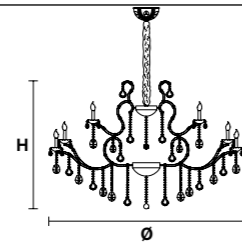

VE 909/15   CE   VE 909/30   CE   VE 909/60   CE