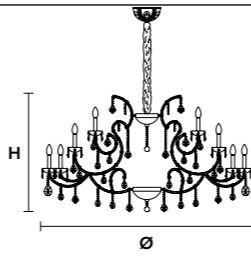

Ø 95 cm / 37.40"
H 80 cm / 31.49"
W 17 kg / 37.47 lb
WW 12×E14×40 W max (not included)
USA 12×E12×40 W max (not included)
RW-DW 12×LED source – 48 W tot

VE 934/40