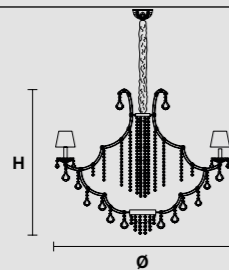

VE 913/12

Ø 110 cm / 43.30"
H 95 cm / 37.40"
W 38 kg / 83.77 lb

WW 12×E14×40 W max (not included)
USA 12×E12×40 W max (not included)

RW-DW 12×LED source – 48 W tot

Ø 167 cm / 65.74"
H 98 cm / 38.58"
W 58 kg / 127.86 lb

WW 36×E14×40 W max (not included)
USA 36×E12×40 W max (not included)

RW-DW 36×LED source – 144 W

Ø 205 cm / 80.70"
H 120 cm / 47.24"
W 100 kg / 220.4 lb

WW 46×E14×40 W max (not included)
USA 46×E12×40 W max (not included)

RW-DW 46×LED source – 184 W