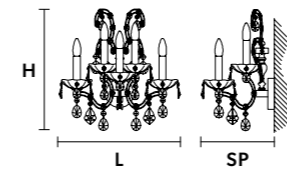

VE 998/A5

L 42 cm / 16.54"
SP 32 cm / 12.60"
H 53 cm / 20.87"
WW 5×E14×40 W max (not included)
USA 5×E12×40 W max (not included)
RW-DW 5×LED source - 20 W tot