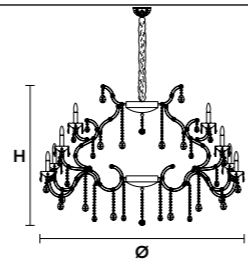

Ø 130 cm / 51.18"
H 90 cm / 35.43"
W 30 kg / 66.13 lb
WW 32×E14×40 W max (not included)
USA 32×E12×40 W max (not included)
RW-DW 32×LED source -128 W tot

VE 988/48