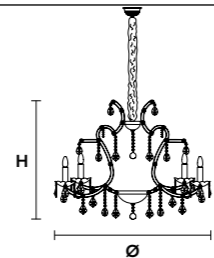

VE 918/30

VE 931/12 CE

Ø 100 cm / 39.37"  
 H 46 cm / 18.11"  
 W 18 kg / 39.68 lb

WW 12×E14×40 W max (not included)  
 USA 12×E12×40 W max (not included)

RW-DW 12×LED source - 48 W tot

VE 931/12

VE 934/12 