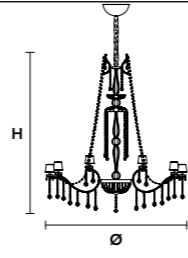

VE 987/15   CE   VE 987/18   CE   VE 987/39   CE

Ø 190 cm / 74.80"
H 210 cm / 82.67"
W 80 kg / 176.37 lb

WW 39×E14×40 W max (not included)
USA 39×E12×40 W max (not included)

RW-DW 39×LED source - 156 W