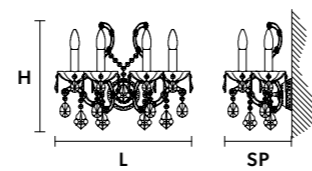

VE 986/A3 

L 50 cm / 19.69"  
 SP 25 cm / 9.84"  
 H 55 cm / 21.64"  
 WW 3×E14×40 W max (not included)  
 USA 3×E12×40 W max (not included)  
 RW-DW 3×LED source - 12 W tot

VE 996/A4

VE 998/A5

VE 996/A4 