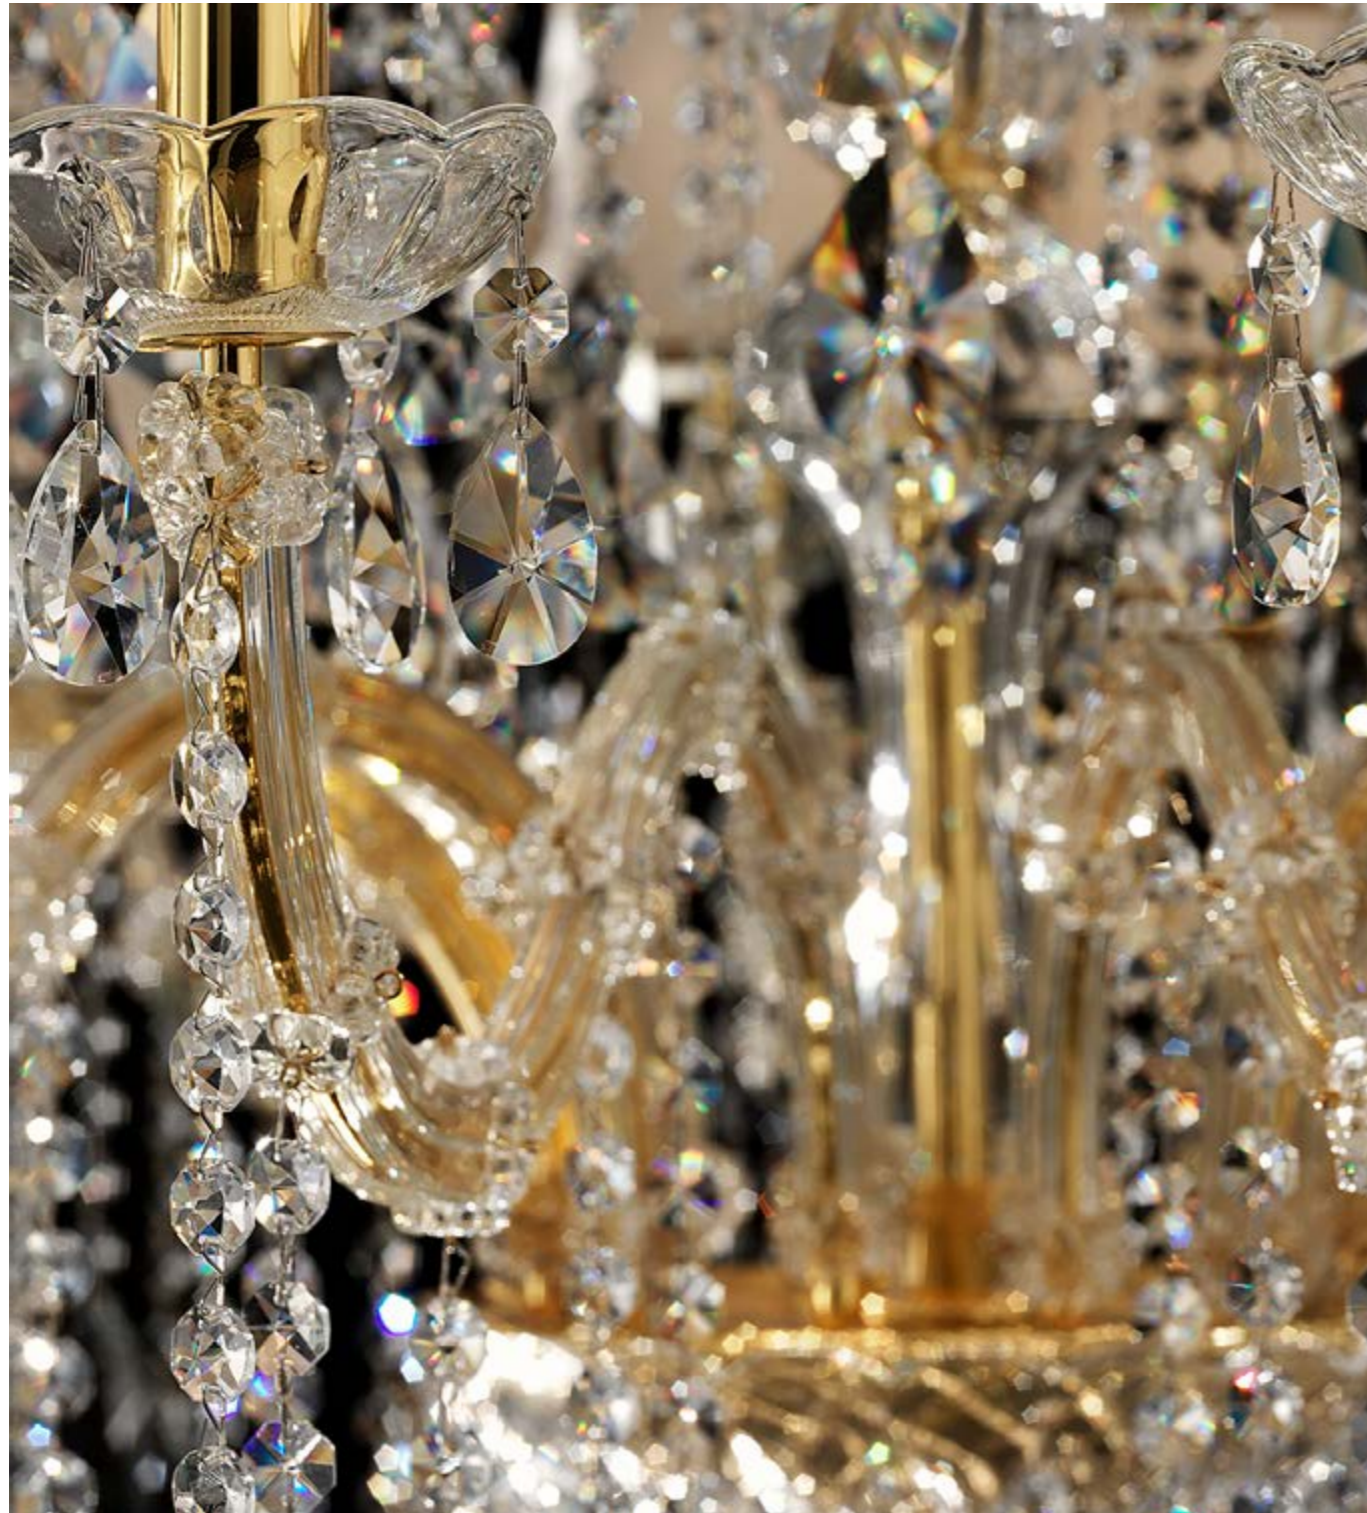

Ø	85 cm / 33.46"
H	100 cm / 39.37"
W	25 kg / 55.11 lb
WW 18×E14×40 W max (not included)	
USA 18×E12×40 W max (not included)	
RW-DW 18×LED source - 72 W tot	

VE 992/18