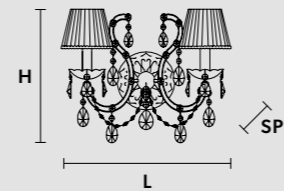

VE 937/A2

L	44 cm / 17.32"
SP	22 cm / 8.66"
H	36 cm / 14.17"
WW 2×E14×40 W max (not included)	
USA 2×E12×40 W max (not included)	
RW-DW 2×LED source – 8 W tot