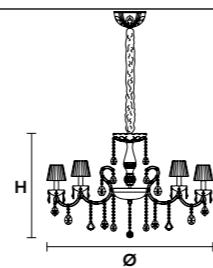

**Ø** 85 cm / 33.46"  
**H** 60 cm / 23.62"  
**W** 18 kg / 39.68 lb

**WW** 15×E14×40 W max (not included)  
**USA** 15×E12×40 W max (not included)

**RW-DW** 15×LED source – 60 W tot

VE 917/15

VE 975/16 

Ø 110 cm / 43.31"  
 H 70 cm / 27.55"  
 W 28 kg / 61.72 lb