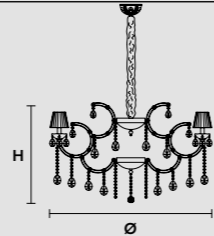

WW 36×E14×40 W max (not included)  
 USA 36×E12×40 W max (not included)

RW-DW 24×LED source -96 W tot

RW-DW 36×LED source -144 W tot

VE 929/24

VE 981/12 

Ø 106 cm / 41.73"  
 H 70 cm / 27.55"  
 W 20 kg / 44.09 lb