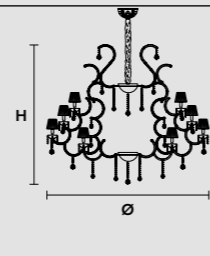

VE 906/15   CE   VE 906/32   CE   VE 906/42   CE   VE 906/49   CE

Ø 190 cm / 74.80"
H 170 cm / 66.92"
W 90 kg / 198.41 lb
WW 49×E14×40 W max (not included)
USA 49×E12×40 W max (not included)
RW-DW 49×LED source - 196 W tot