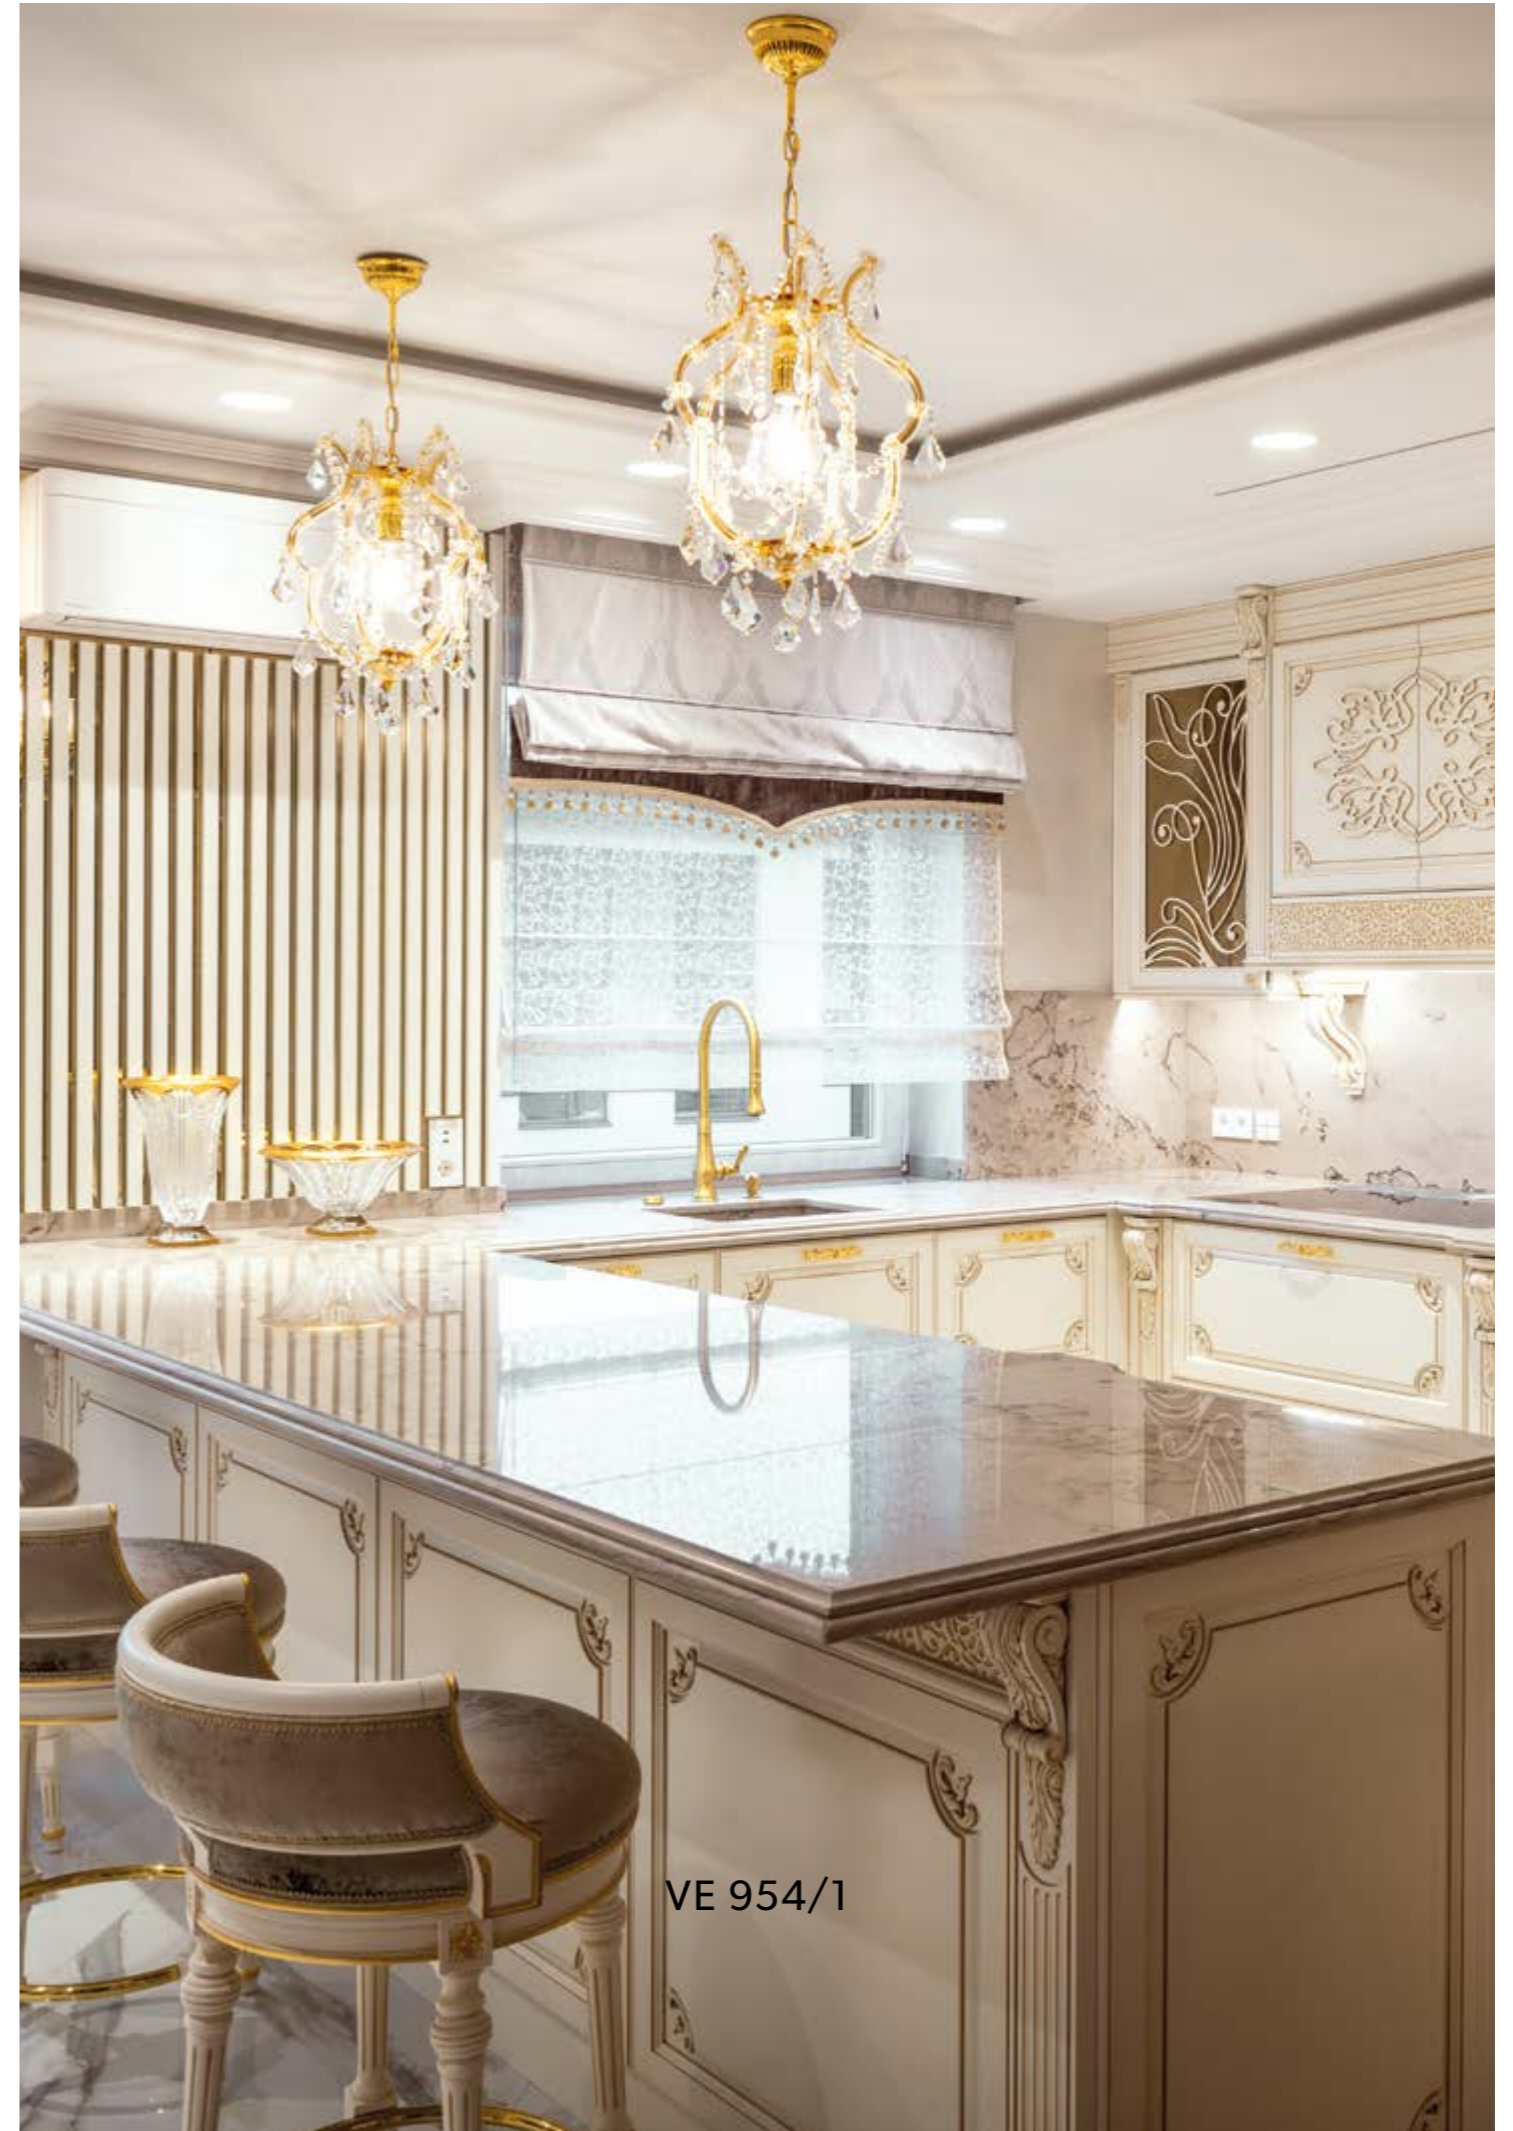

**Ø** 85 cm / 33.46"  
**H** 60 cm / 23.62"  
**W** 18 kg / 39.68 lb

**WW** 15×E14×40 W max (not included)  
**USA** 15×E12×40 W max (not included)

**RW-DW** 15×LED source – 60 W tot

VE 917/15

VE 975/16 

Ø 110 cm / 43.31"  
 H 70 cm / 27.55"  
 W 28 kg / 61.72 lb

WW 16×E14×40 W max (not included)  
 USA 16×E12×40 W max (not included)

RW-DW 16×LED source - 64 W tot

VE 975/16

VE 956/1 CE 

Ø 40 cm / 15.75"  
 H 40 cm / 15.75"  
 W 7 kg / 15.43 lb  
 WW 1xE27x60 W max (not included)  
 USA 1xE26x60 W max (not included)  
 RW-DW 1xLED source -4 W tot

VE 956/1

VE 954/1 

Ø 40 cm / 15.75"  
 H 50 cm / 19.69"  
 W 6 kg / 13.22 lb  
 WW 1×E27×60 W max (not included)  
 USA 1×E26×60 W max (not included)  
 RW-DW 1×LED source -4 W tot

VE 954/1

VE 940/5 

Ø 60 cm / 23.62"  
 H 50 cm / 19.68"  
 W 7 kg / 15.43 lb  
 WW 5×E14×40 W max (not included)  
 USA 5×E12×40 W max (not included)  
 RW-DW 5×LED source – 20 W tot