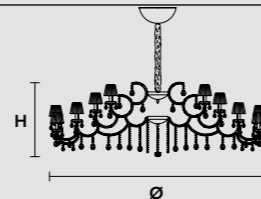

Ø 140 cm / 55.11"
H 70 cm / 27.55"
W 37 kg / 81.57 lb
WW 24×E14×40 W max (not included)
USA 24×E12×40 W max (not included)
RW-DW 24×LED source – 96 W tot

VE 984/60