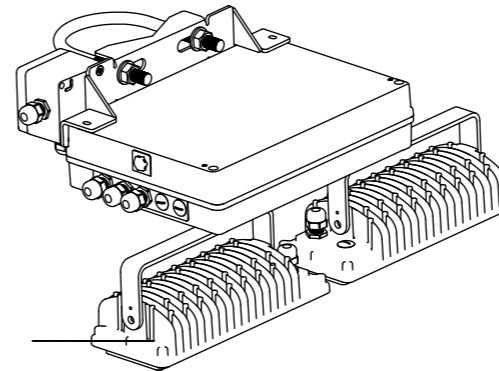

Amount		Power		Lumen		
	modules	#	Total	#	Total	lm/watt	Weight
CS230 Pro	2	215	430	27000	54000	126	-