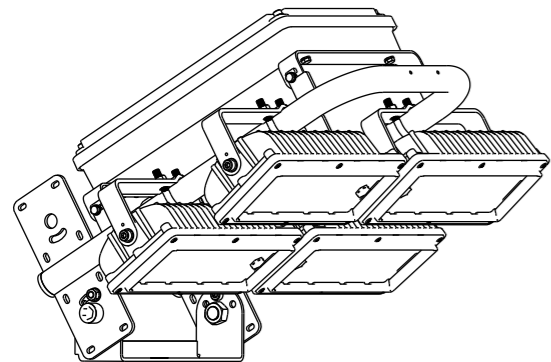

Campo Sportivo 460 Pro

The CS460 PRO is the little brother of the CS860 PRO. Because it has only 4 modules it consumes less energy perfect for small pitches or tennis courts that do not need much lumes.

Tube