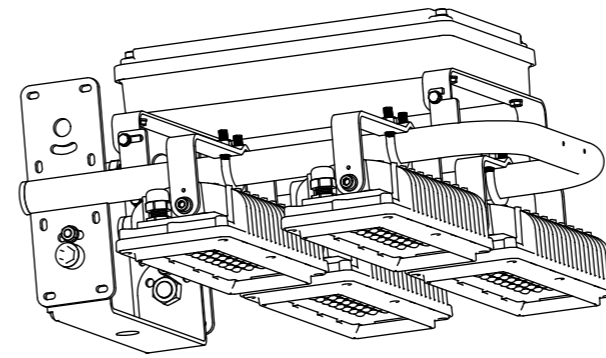

Amount		Power		Lumen		
	modules	#	Total	#	Total	lm/watt	Weight
CS430 Pro	4	215	860	27000	108000	126	-

Campo Sportivo 230 Pro

The CS230 is designed to be the perfect armature for recreative and amateur padel courts. Because padel courts often have relatively small poles they need special lenses that reduce blinding from the led's.