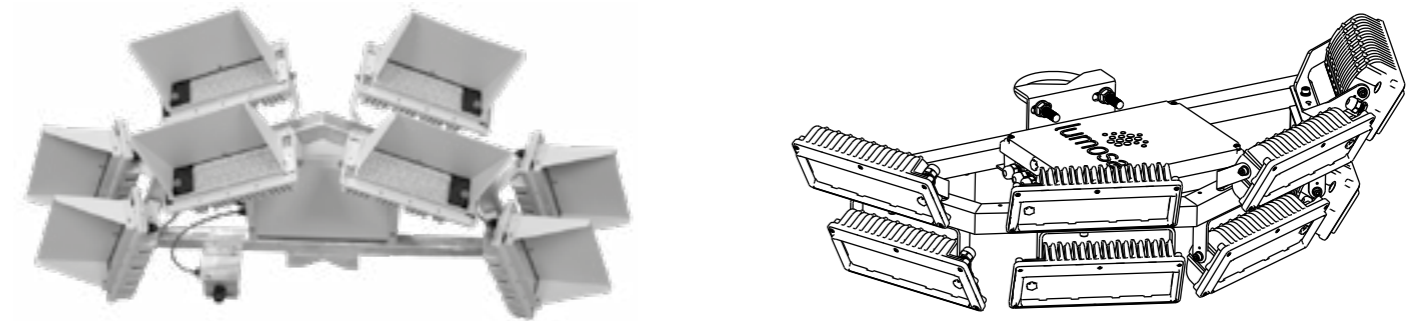

Corona 8

With our Corona luminaires, we offer a high-quality LED solution for container terminals, parking lots, traffic squares, train stations, industrial sites and more. Every area has specific lighting requirements. With our Corona LED lighting, any area, regardless of size, can be evenly lit.

	Amount	Power	Lumen				
	modules	#	Total	#	Total	lm/watt	Weight
Corona 8	8	125	1000	15500	124000	124	25kg

Corona 4

The Corona 4 is the fixed on the same frame as the Corona 8. The Corona 4 has only the 4 top modules. And is perfect for smaller areas of areas that require less light.