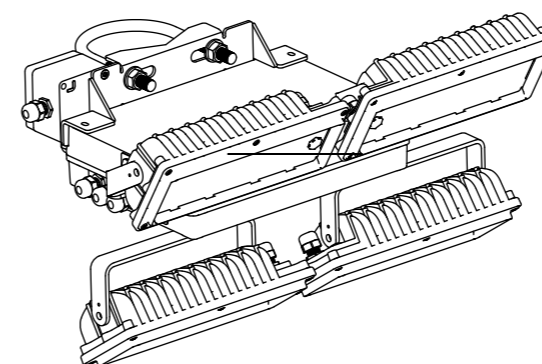

Area Porte 860 Pro

Area Porte 460 Pro

The AP460 is a great luminaire for lighting medium/large industrial lighting.

	Amount		Power		Lumen		Weight
	modules	#	Total	#	Total	lm/watt	
AP460 Pro	4	215	860	27000	108000	126	14kg

Area Porte 840 Pro

The AP840 Pro is based on our CS840 Pro luminaire. It is adjusted to be the perfect luminaire for big industrial terrain.

Area Porte 260 Pro

The AP260 is designed to lighting industrial terrains that do not require high light intensity like parking lots