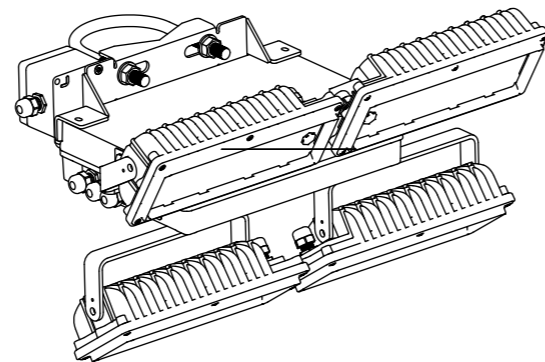

U-bolt

	Amount		Power		Lumen		
	modules	#	Total	#	Total	lm/watt	Weight
CS460 Pro	4	215	860	27000	108000	126	25kg

Campo Sportivo 260 Pro

The CS260 is the even smaller brother of our CS860. It is ideal for little training courts or small fields where other armatures are too powerfull.